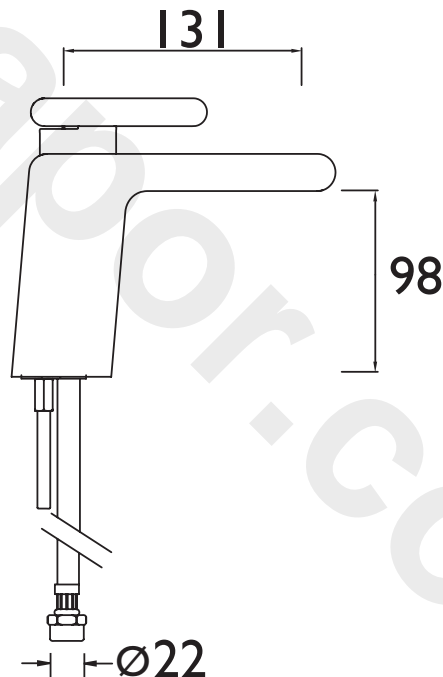

MPIV 1HBF CS

PIVOT Tap Range Metallix Pivot 1 Hole Bath Filler Champagne Shimmer

Features:

- Brass construction
- 40mm cartridge
- 1 taphole

Specification

Style:	Contemporary
Product Type:	Bathroom Taps
Finish/Colour:	Chrome/Champagne Shimmer
Main Construction Material:	Brass
Mount Type:	Deck
Handle Type:	Lever
Connection Inlet:	M12 x 22mm compression
Connection Outlet:	N/A
Number of Tap Holes:	1
Valve/Cartridge Type:	Manual
Plumbing System Requirements:	All
Working Pressure Range:	Min. 1.0, Max. 5.0
Maximum Hot Water Temperature: °C	65
Maximum Dynamic Pressure: (bar)	5
Maximum Static Pressure: (bar)	10
Flow Type:	Single

Dimensions (measurements in mm)

For more products, visit our website:
<http://www.bristan.com>

Flow Rates (l/min)

System Pressure (bar)	1	2	3	5
MPIV 1HBF CS	14.1	19.8	24.7	32.1

TECHNICAL
DATA
SHEET

BRISTAN
TAPS & SHOWERS